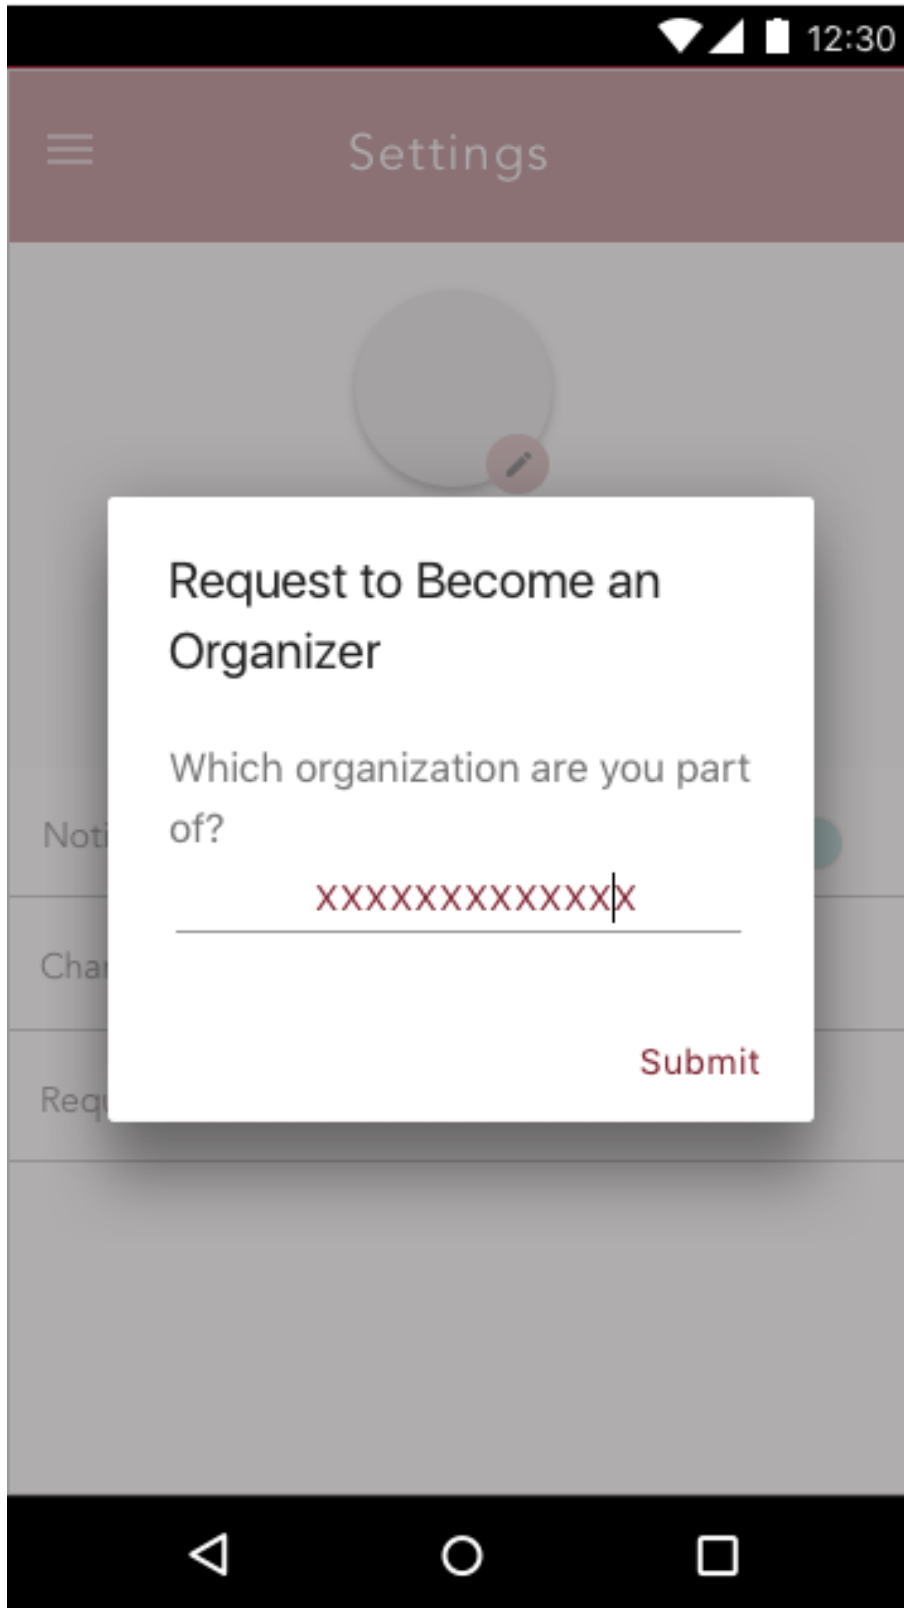

Vansh Singh – Software Development Lead

Christopher Pence – Algorithm Specialist

Kevin Lai – Database Specialist

Jocelyn Tran – Quality Assurance Lead

Latest Revision: February 26, 2017

Contents

Sample Screen #1	Startup Screen	1
Sample Screen #2	Sign-In Page	2
Sample Screen #3	Sign Up Page	3
Sample Screen #4	Account Reset	4
Sample Screen #5	Email Verification Dialog	5
Sample Screen #6	Follow Organization (Startup)	6
Sample Screen #7	Custom Feed	7
Sample Screen #8	Event Detailed View	8
Sample Screen #9	Explore Feed	9
Sample Screen #10	Filter Menu on Explore	10
Sample Screen #11	Category Selection	11
Sample Screen #12	Sort Selection	12
Sample Screen #13	Settings Page	13
Sample Screen #14	Request Organizer Status	14
Sample Screen #15	Update Profile Picture	15
Sample Screen #16	Change Password	16
Sample Screen #17	Help Page	17
Sample Screen #18	Organization Selection (Settings)	18

Sample Screen #1 – Startup Screen

Sample Screen #2 – Sign-In Page

Sample Screen #3 – Sign Up Page

Sample Screen #4 – Account Reset

Sample Screen #5 – Email Verification Dialog

Sample Screen #6 – Follow Organization (Startup)

Sample Screen #7 – Custom Feed

Sample Screen #8 – Event Detailed View

Sample Screen #9 – Explore Feed

Sample Screen #10 – Filter Menu on Explore

Sample Screen #11 – Category Selection

Sample Screen #12 – Sort Selection

Sample Screen #13 – Settings Page

Sample Screen #14 – Request Organizer Status

Sample Screen #15 – Update Profile Picture

Sample Screen #16 – Change Password

Current Password

New Password

Confirm New Password