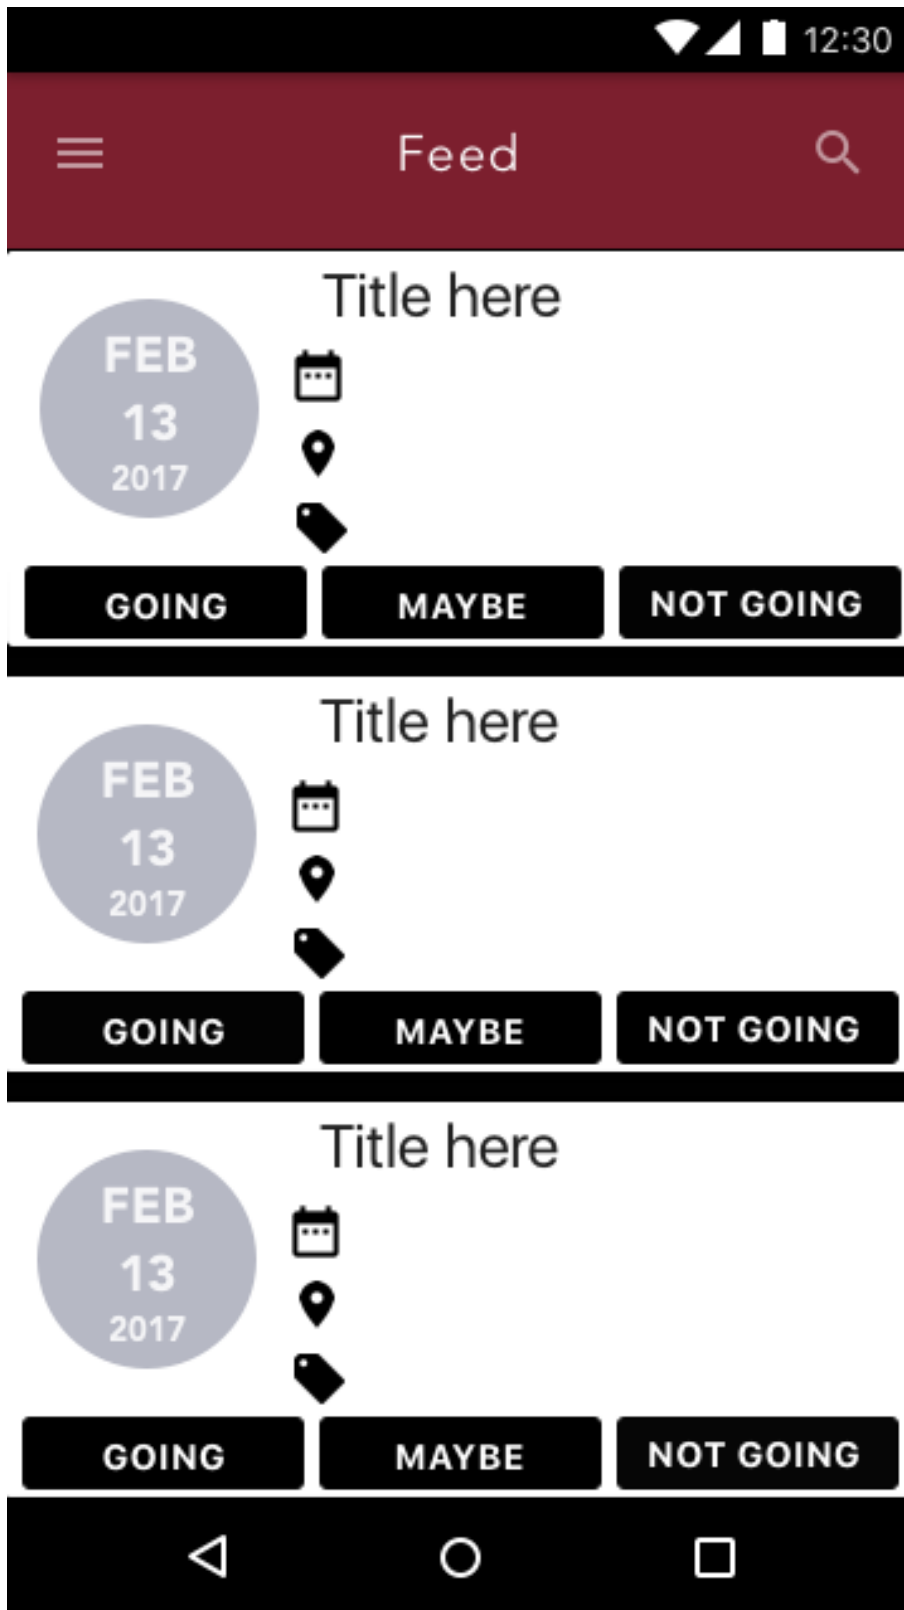

Vansh Singh – Software Development Lead

Christopher Pence – Algorithm Specialist

Kevin Lai – Database Specialist

Jocelyn Tran – Quality Assurance Lead

Latest Revision: February 26, 2017

Contents

Sample Screen #1	Startup Screen	1
Sample Screen #2	Sign-In Page	2
Sample Screen #3	Sign Up Page	3
Sample Screen #4	Account Reset	4
Sample Screen #5	Email Verification Dialog	5
Sample Screen #6	Follow Organization (Startup)	6
Sample Screen #7	Custom Feed	7
Sample Screen #8	Event Detailed View	8
Sample Screen #9	Explore Feed	9
Sample Screen #10	Filter Menu on Explore	10
Sample Screen #11	Category Selection	11
Sample Screen #12	Sort Selection	12
Sample Screen #13	Settings Page	13
Sample Screen #14	Request Organizer Status	14
Sample Screen #15	Update Profile Picture	15
Sample Screen #16	Change Password	16
Sample Screen #17	Help Page	17
Sample Screen #18	Organization Selection (Settings)	18

Sample Screen #1 – Startup Screen

Sample Screen #2 – Sign-In Page

Sample Screen #3 – Sign Up Page

Sample Screen #4 – Account Reset

Sample Screen #5 – Email Verification Dialog

Sample Screen #6 – Follow Organization (Startup)

Sample Screen #7 – Custom Feed

Sample Screen #8 – Event Detailed View

Sample Screen #9 – Explore Feed

Sample Screen #10 – Filter Menu on Explore

Sample Screen #11 – Category Selection

Sample Screen #12 – Sort Selection