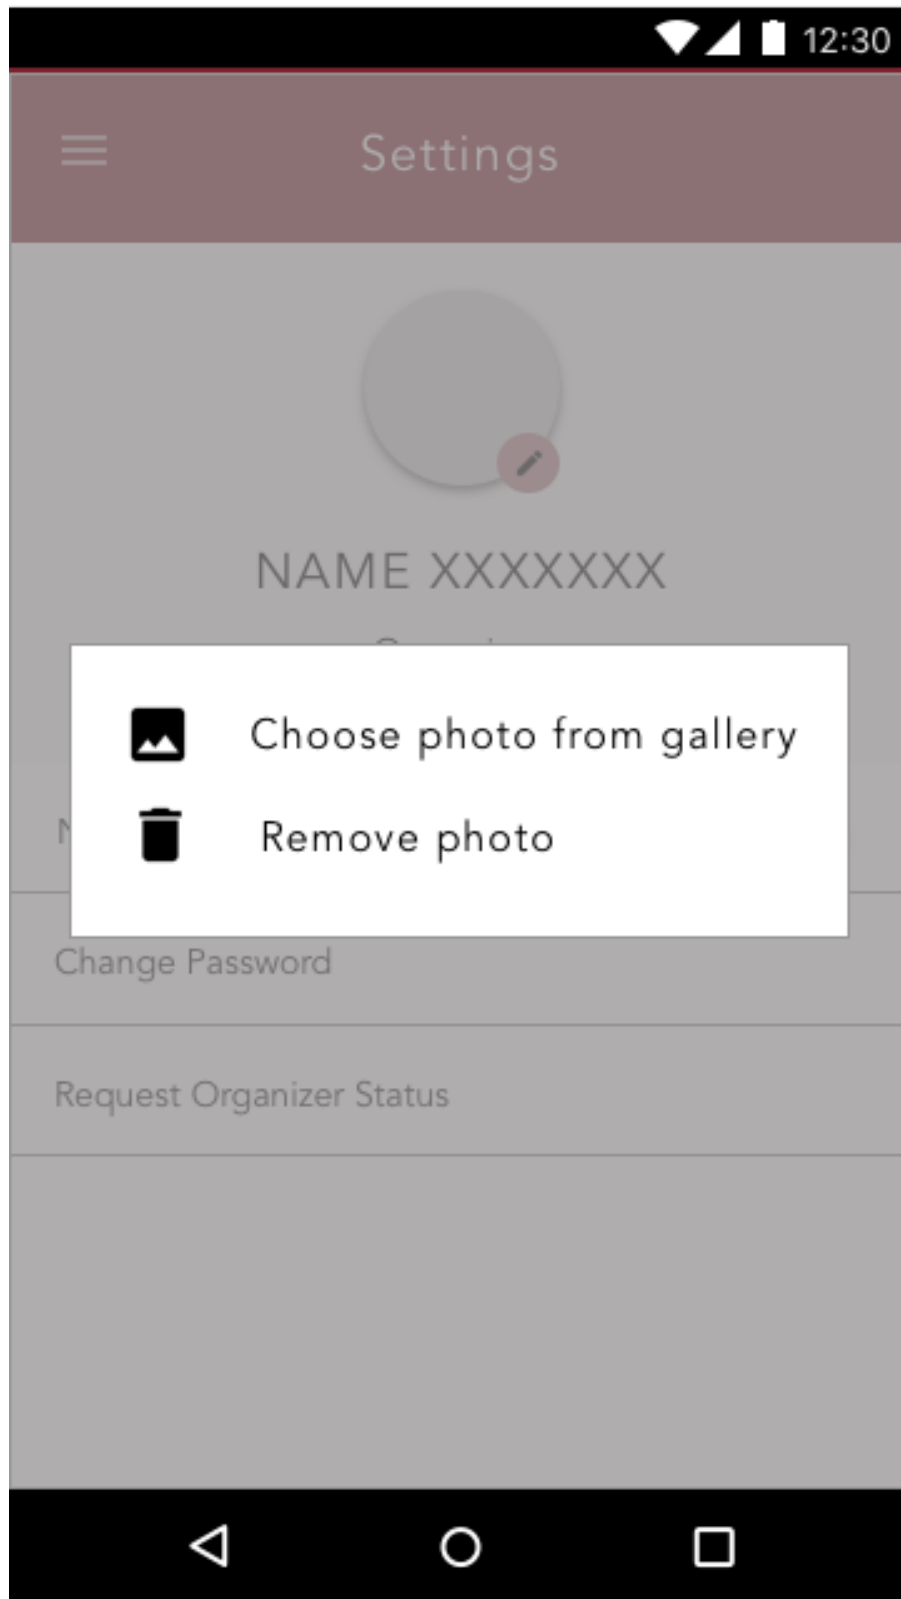

Sample Screen #1 – Startup Screen

Sample Screen #2 – Sign-In Page

Sample Screen #3 – Sign Up Page

Sample Screen #4 – Account Reset

Sample Screen #5 – Email Verification Dialog

Sample Screen #6 – Follow Organization (Startup)

Sample Screen #7 – Custom Feed

Sample Screen #8 – Event Detailed View

Sample Screen #9 – Explore Feed

Sample Screen #10 – Filter Menu on Explore

Sample Screen #11 – Category Selection

Sample Screen #12 – Sort Selection

Sample Screen #13 – Settings Page

Sample Screen #14 – Request Organizer Status

Sample Screen #15 – Update Profile Picture

Sample Screen #16 – Change Password

Current Password

New Password

Confirm New Password