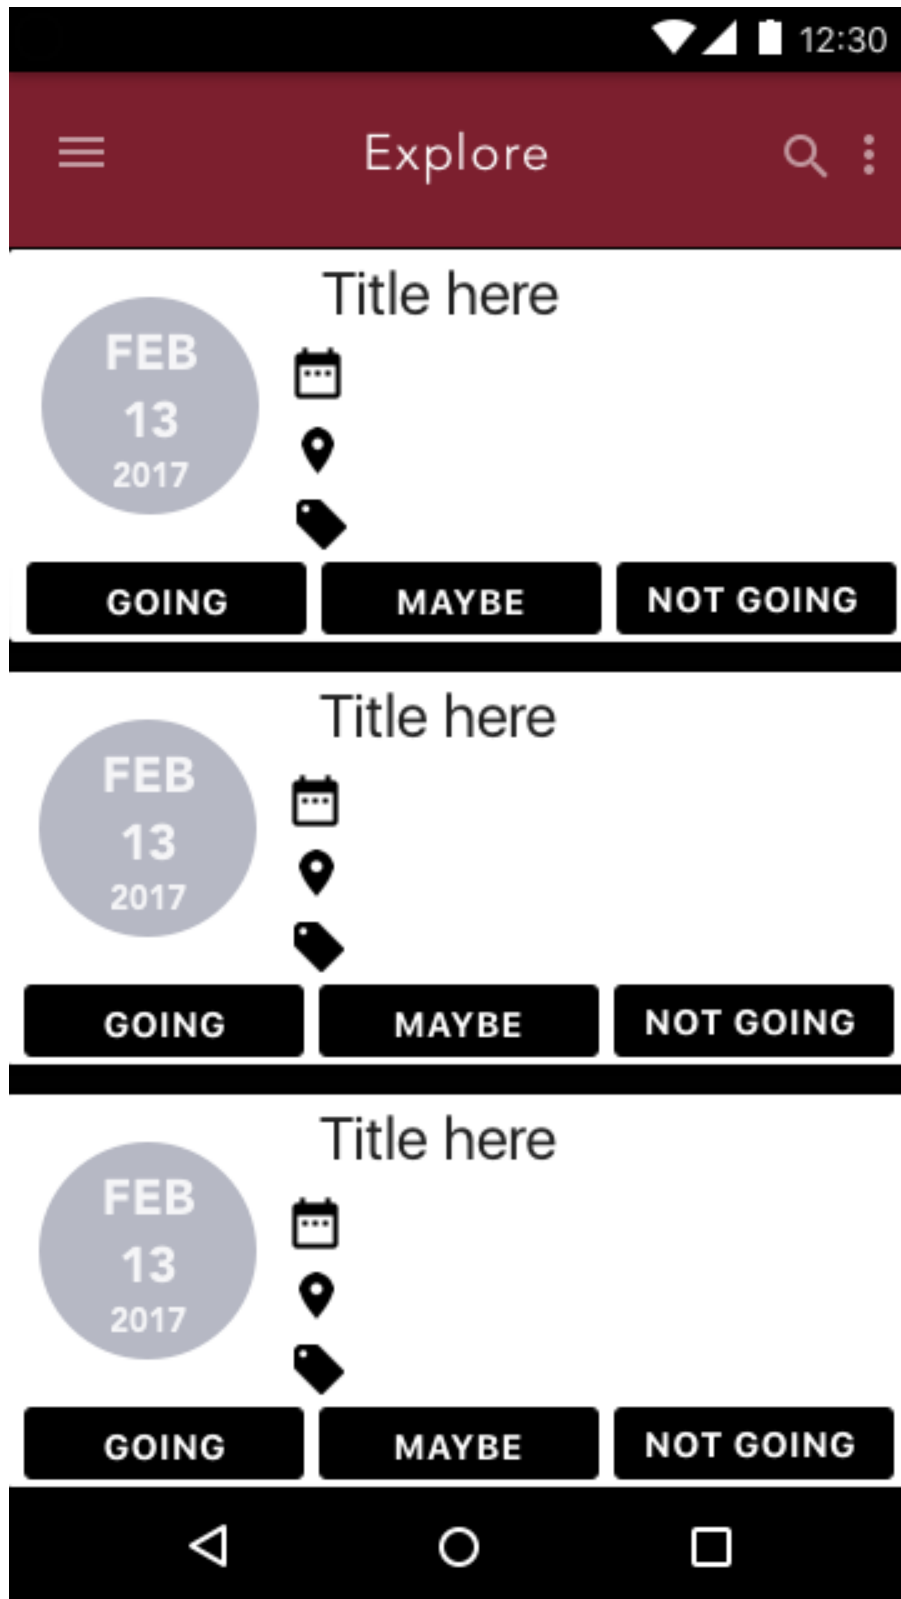

Vansh Singh – Software Development Lead

Christopher Pence – Algorithm Specialist

Kevin Lai – Database Specialist

Jocelyn Tran – Quality Assurance Lead

Latest Revision: February 26, 2017

Contents

Sample Screen #1	Startup Screen	1
Sample Screen #2	Sign-In Page	2
Sample Screen #3	Sign Up Page	3
Sample Screen #4	Account Reset	4
Sample Screen #5	Email Verification Dialog	5
Sample Screen #6	Follow Organization (Startup)	6
Sample Screen #7	Custom Feed	7
Sample Screen #8	Event Detailed View	8
Sample Screen #9	Explore Feed	9
Sample Screen #10	Filter Menu on Explore	10
Sample Screen #11	Category Selection	11
Sample Screen #12	Sort Selection	12
Sample Screen #13	Settings Page	13
Sample Screen #14	Request Organizer Status	14
Sample Screen #15	Update Profile Picture	15
Sample Screen #16	Change Password	16
Sample Screen #17	Help Page	17
Sample Screen #18	Organization Selection (Settings)	18

Sample Screen #1 – Startup Screen

Sample Screen #2 – Sign-In Page

Sample Screen #3 – Sign Up Page

Sample Screen #4 – Account Reset

Sample Screen #5 – Email Verification Dialog

Sample Screen #6 – Follow Organization (Startup)

Sample Screen #7 – Custom Feed

Sample Screen #8 – Event Detailed View

Sample Screen #9 – Explore Feed

Sample Screen #10 – Filter Menu on Explore

Sample Screen #11 – Category Selection

Sample Screen #12 – Sort Selection