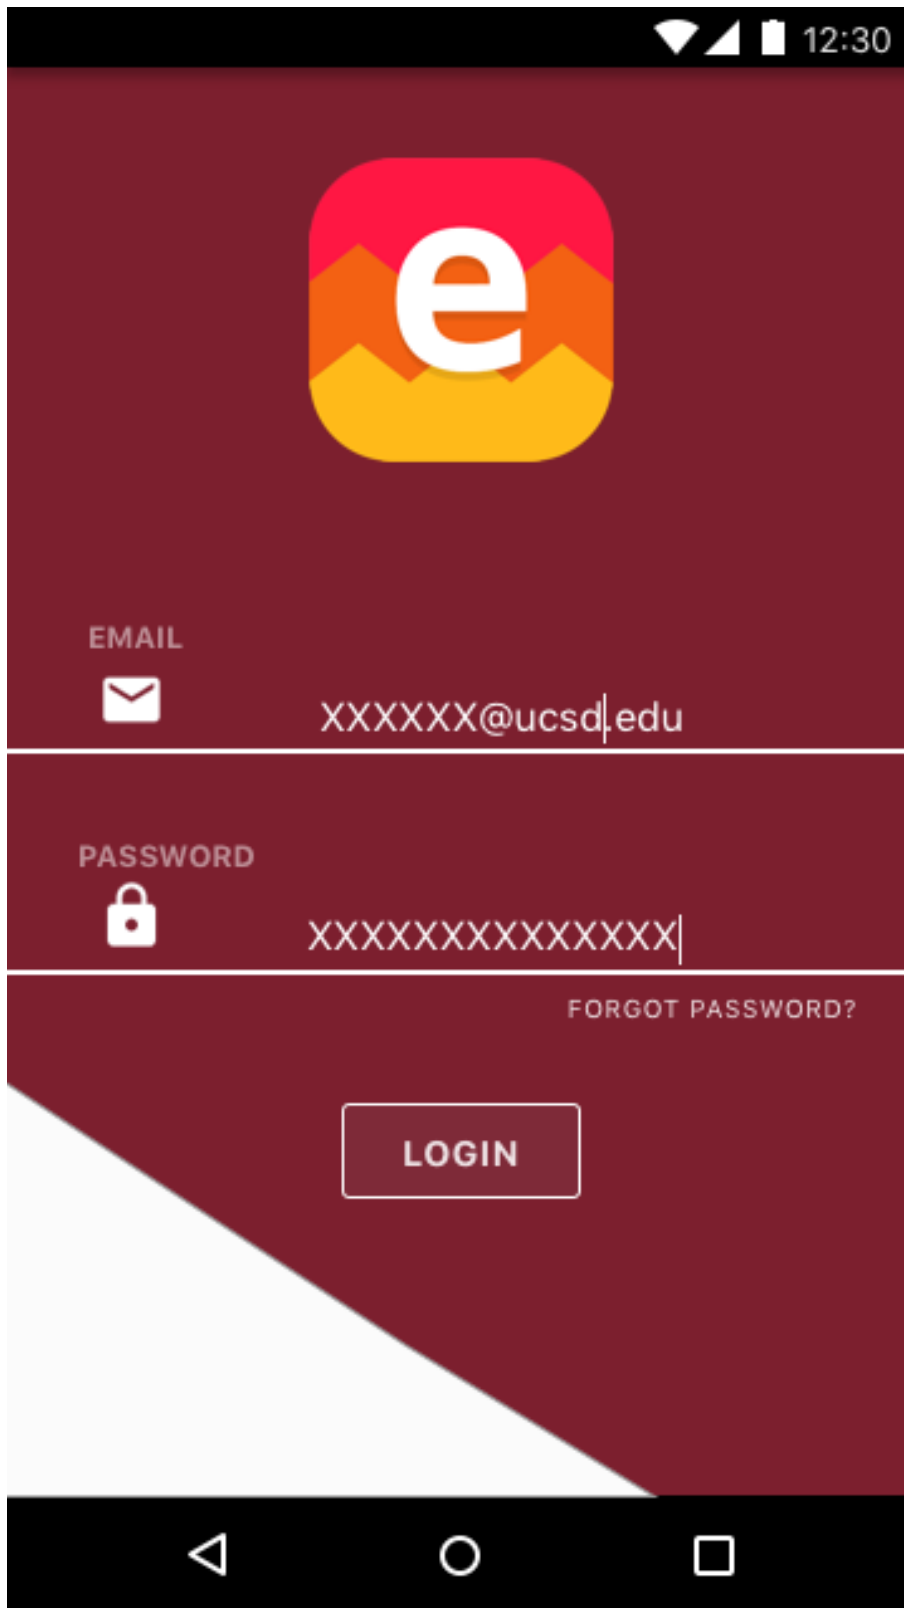

Sample Screen #2 – Sign-In Page