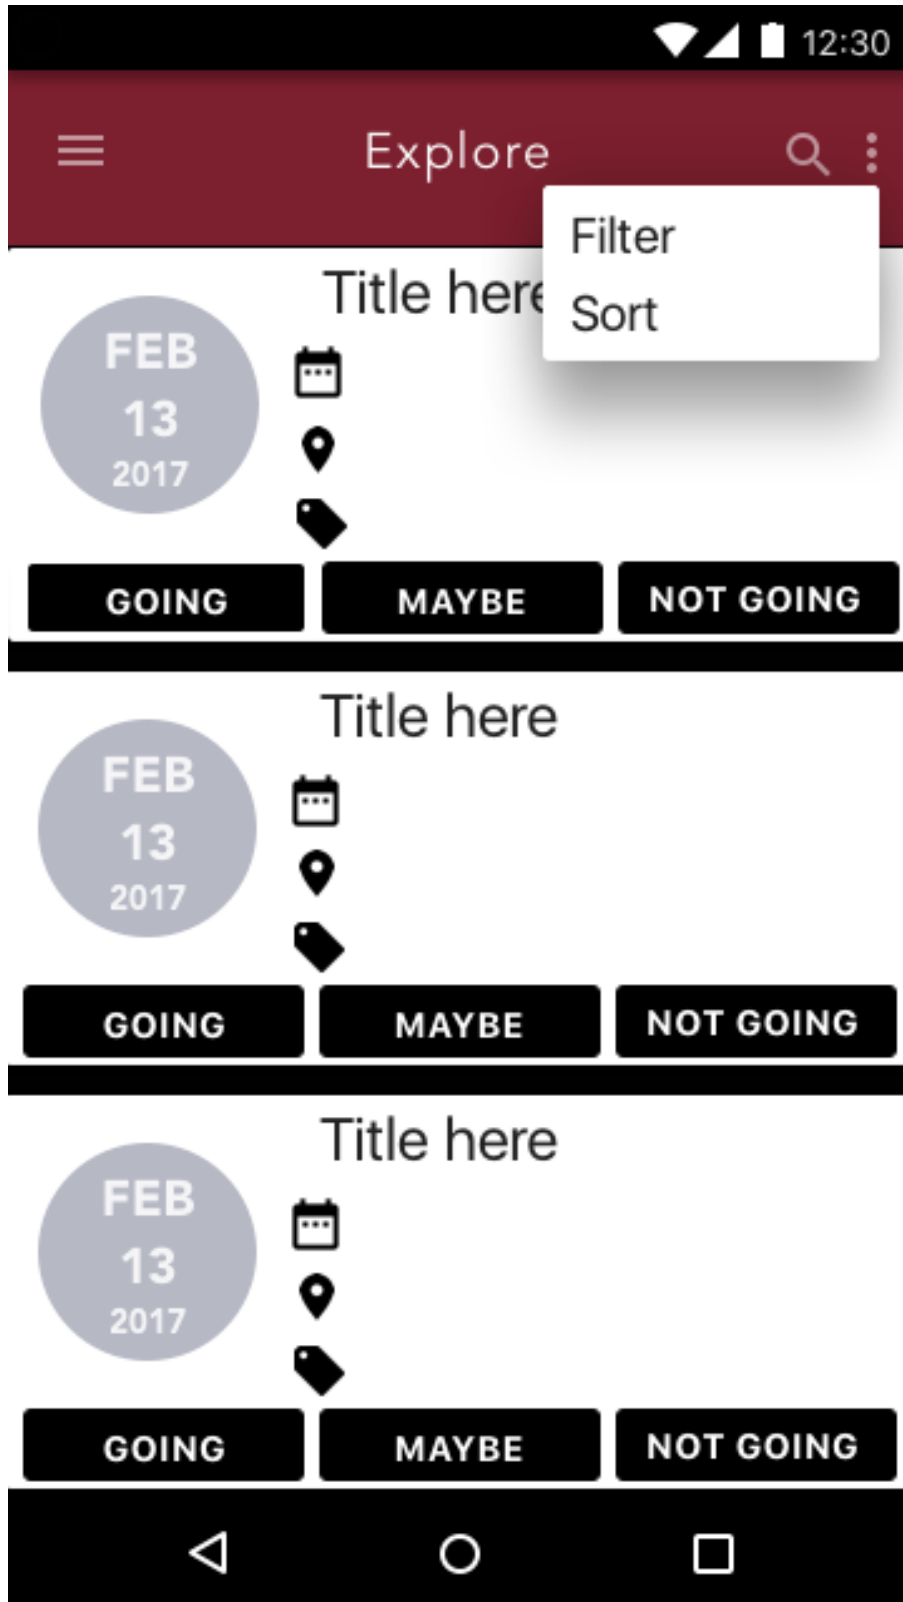

Vansh Singh – Software Development Lead

Christopher Pence – Algorithm Specialist

Kevin Lai – Database Specialist

Jocelyn Tran – Quality Assurance Lead

Latest Revision: February 26, 2017

Contents

Sample Screen #1	Startup Screen	1
Sample Screen #2	Sign-In Page	2
Sample Screen #3	Sign Up Page	3
Sample Screen #4	Account Reset	4
Sample Screen #5	Email Verification Dialog	5
Sample Screen #6	Follow Organization (Startup)	6
Sample Screen #7	Custom Feed	7
Sample Screen #8	Event Detailed View	8
Sample Screen #9	Explore Feed	9
Sample Screen #10	Filter Menu on Explore	10
Sample Screen #11	Category Selection	11
Sample Screen #12	Sort Selection	12
Sample Screen #13	Settings Page	13
Sample Screen #14	Request Organizer Status	14
Sample Screen #15	Update Profile Picture	15
Sample Screen #16	Change Password	16
Sample Screen #17	Help Page	17
Sample Screen #18	Organization Selection (Settings)	18

Sample Screen #1 – Startup Screen

Sample Screen #2 – Sign-In Page

Sample Screen #3 – Sign Up Page

Sample Screen #4 – Account Reset

Sample Screen #5 – Email Verification Dialog

Sample Screen #6 – Follow Organization (Startup)

Sample Screen #7 – Custom Feed

Sample Screen #8 – Event Detailed View

Sample Screen #9 – Explore Feed

Sample Screen #10 – Filter Menu on Explore

Sample Screen #11 – Category Selection

Sample Screen #12 – Sort Selection

Sample Screen #13 – Settings Page

Sample Screen #14 – Request Organizer Status

Sample Screen #15 – Update Profile Picture

Sample Screen #16 – Change Password

Current Password

New Password

Confirm New Password