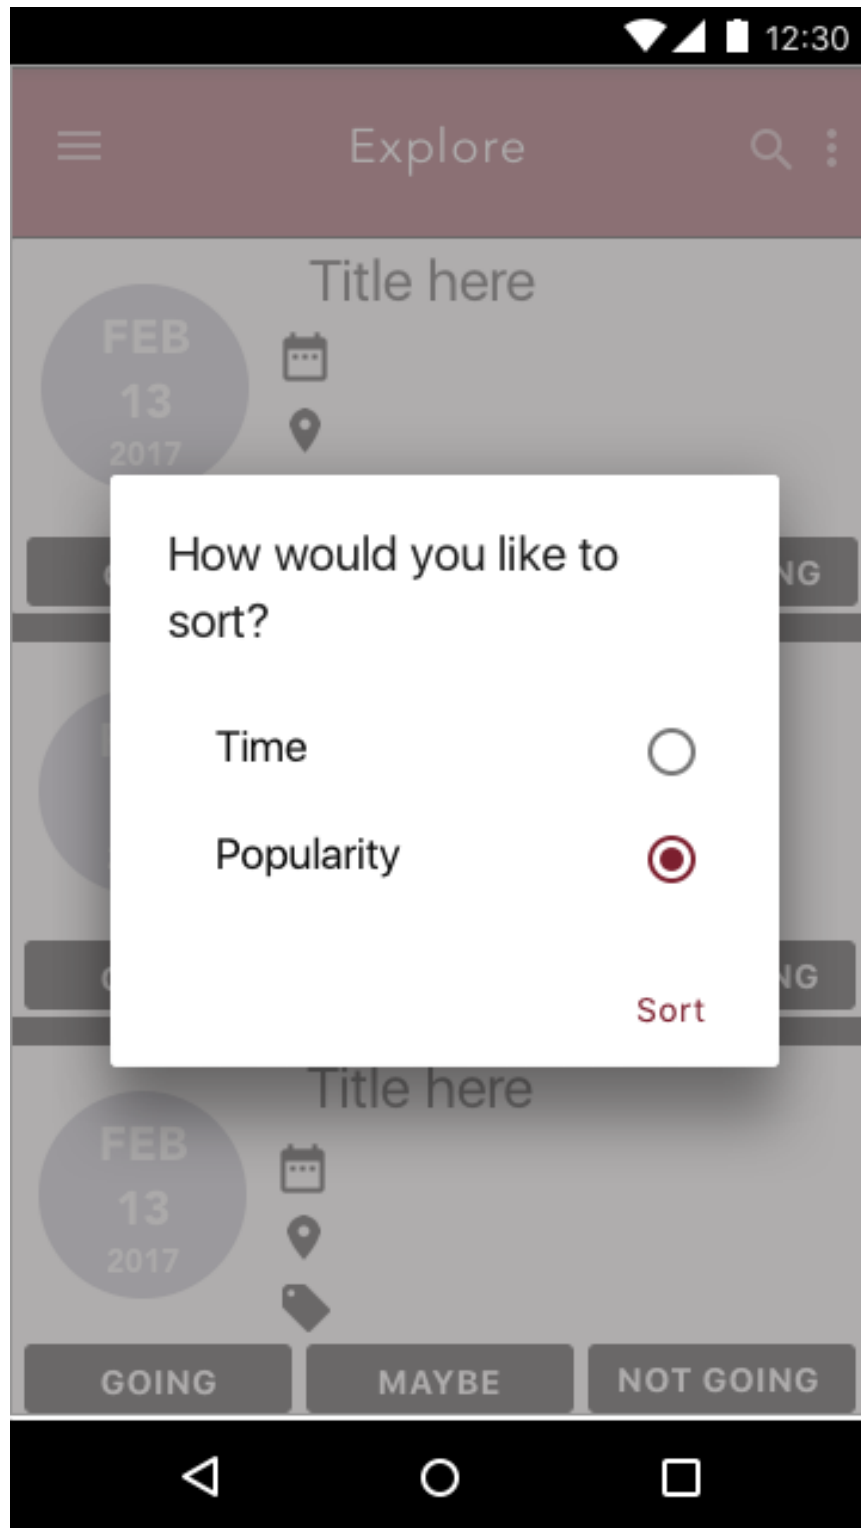

Sample Screen #1 – Startup Screen

Sample Screen #2 – Sign-In Page

Sample Screen #3 – Sign Up Page

Sample Screen #4 – Account Reset

Sample Screen #5 – Email Verification Dialog

Sample Screen #6 – Follow Organization (Startup)

Sample Screen #7 – Custom Feed

Sample Screen #8 – Event Detailed View

Sample Screen #9 – Explore Feed

Sample Screen #10 – Filter Menu on Explore

Sample Screen #11 – Category Selection

Sample Screen #12 – Sort Selection

Sample Screen #13 – Settings Page

Sample Screen #14 – Request Organizer Status

Sample Screen #15 – Update Profile Picture

Sample Screen #16 – Change Password

Current Password

New Password

Confirm New Password