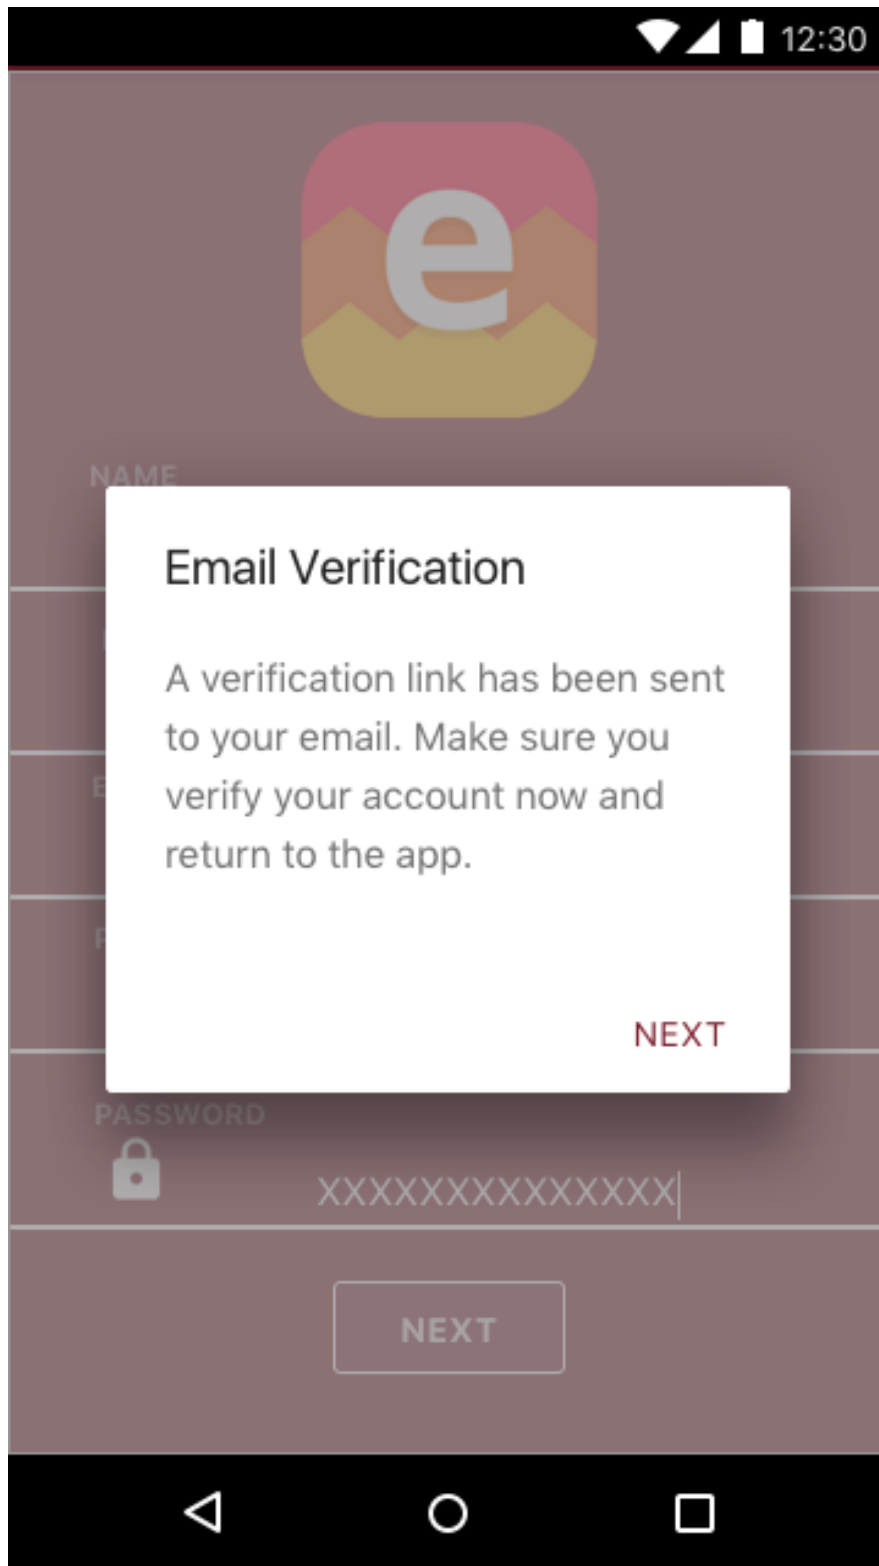

Vansh Singh – Software Development Lead

Christopher Pence – Algorithm Specialist

Kevin Lai – Database Specialist

Jocelyn Tran – Quality Assurance Lead

Latest Revision: February 26, 2017

Contents

Sample Screen #1	Startup Screen	1
Sample Screen #2	Sign-In Page	2
Sample Screen #3	Sign Up Page	3
Sample Screen #4	Account Reset	4
Sample Screen #5	Email Verification Dialog	5
Sample Screen #6	Follow Organization (Startup)	6
Sample Screen #7	Custom Feed	7
Sample Screen #8	Event Detailed View	8
Sample Screen #9	Explore Feed	9
Sample Screen #10	Filter Menu on Explore	10
Sample Screen #11	Category Selection	11
Sample Screen #12	Sort Selection	12
Sample Screen #13	Settings Page	13
Sample Screen #14	Request Organizer Status	14
Sample Screen #15	Update Profile Picture	15
Sample Screen #16	Change Password	16
Sample Screen #17	Help Page	17
Sample Screen #18	Organization Selection (Settings)	18

Sample Screen #1 – Startup Screen

Sample Screen #2 – Sign-In Page

Sample Screen #3 – Sign Up Page

Sample Screen #4 – Account Reset

Sample Screen #5 – Email Verification Dialog

Sample Screen #6 – Follow Organization (Startup)