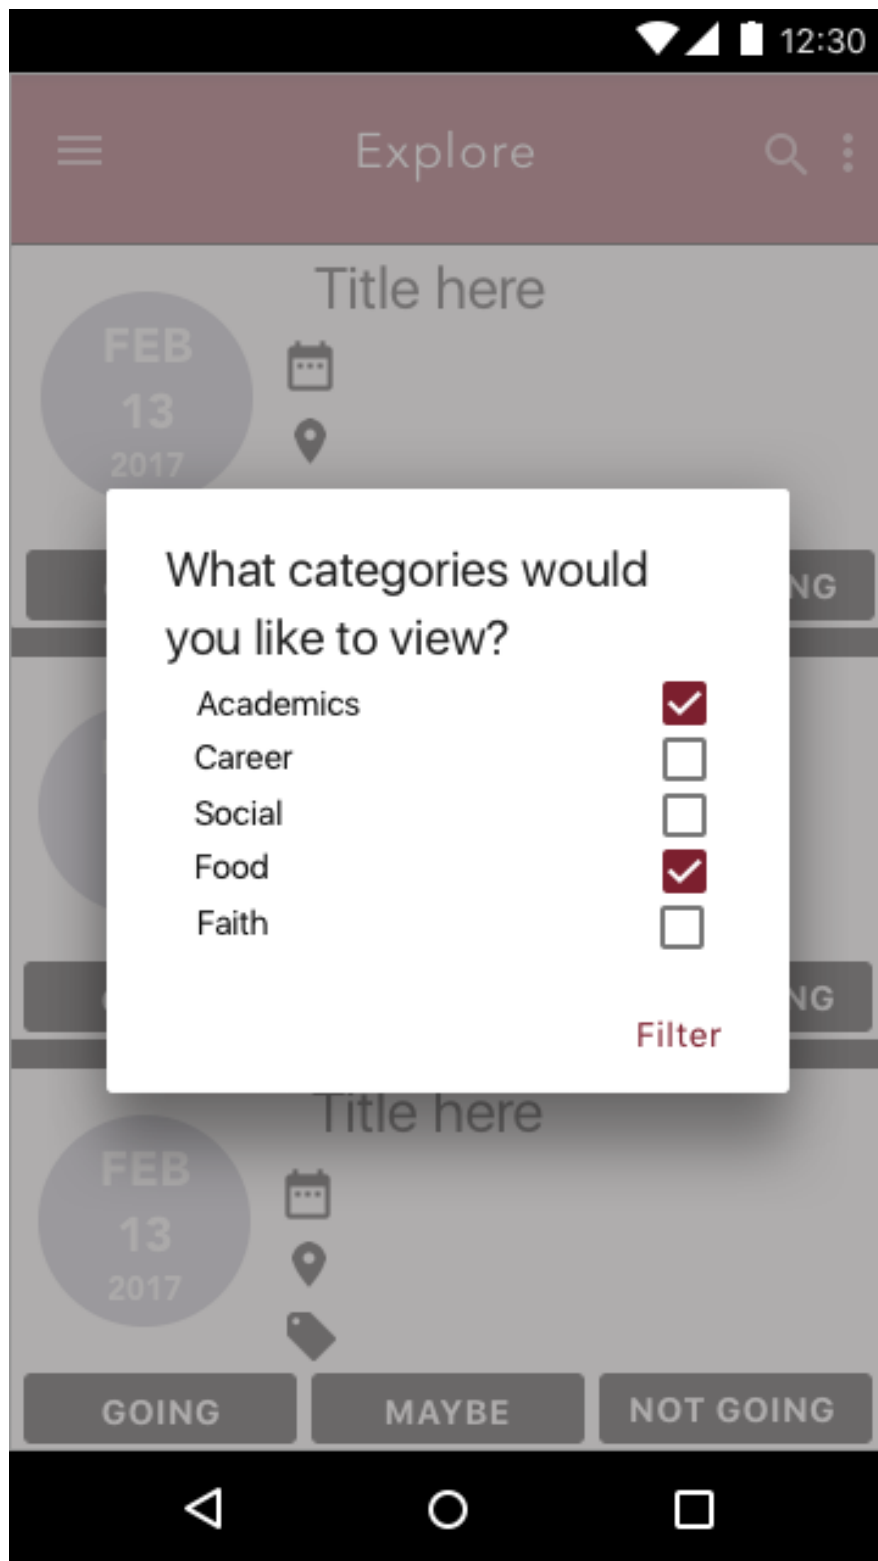

Sample Screen #1 – Startup Screen

Sample Screen #2 – Sign-In Page

Sample Screen #3 – Sign Up Page

Sample Screen #4 – Account Reset

Sample Screen #5 – Email Verification Dialog

Sample Screen #6 – Follow Organization (Startup)

Sample Screen #7 – Custom Feed

Sample Screen #8 – Event Detailed View

Sample Screen #9 – Explore Feed

Sample Screen #10 – Filter Menu on Explore

Sample Screen #11 – Category Selection

Sample Screen #12 – Sort Selection

Sample Screen #13 – Settings Page

Sample Screen #14 – Request Organizer Status

Sample Screen #15 – Update Profile Picture

Sample Screen #16 – Change Password

Current Password

New Password

Confirm New Password