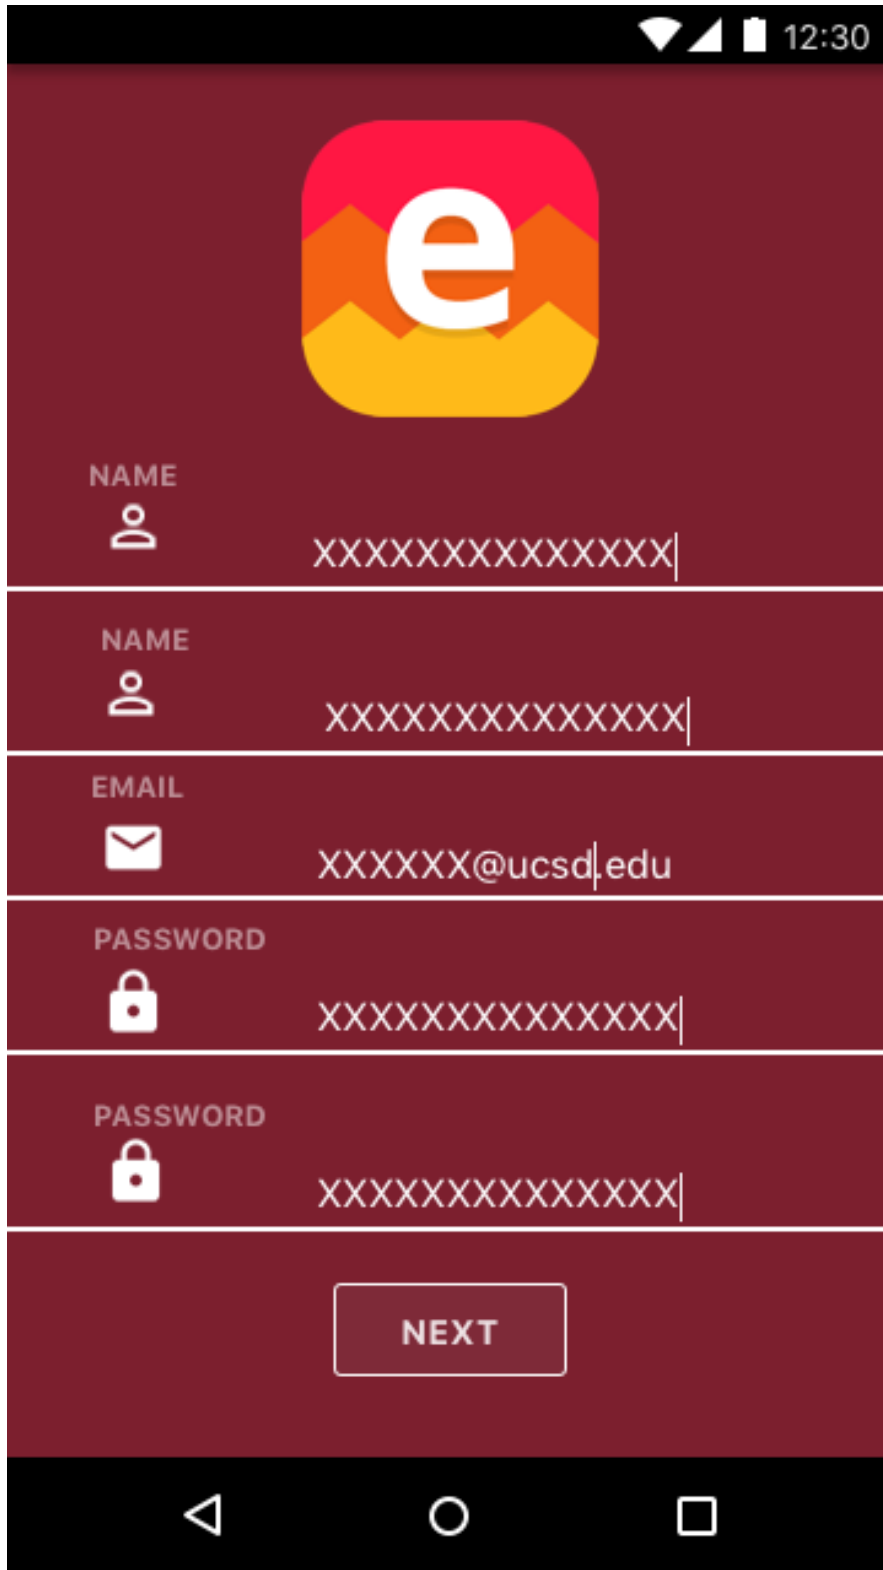

Vansh Singh – Software Development Lead

Christopher Pence – Algorithm Specialist

Kevin Lai – Database Specialist

Jocelyn Tran – Quality Assurance Lead

Latest Revision: February 26, 2017

Contents

Sample Screen #1	Startup Screen	1
Sample Screen #2	Sign-In Page	2
Sample Screen #3	Sign Up Page	3
Sample Screen #4	Account Reset	4
Sample Screen #5	Email Verification Dialog	5
Sample Screen #6	Follow Organization (Startup)	6
Sample Screen #7	Custom Feed	7
Sample Screen #8	Event Detailed View	8
Sample Screen #9	Explore Feed	9
Sample Screen #10	Filter Menu on Explore	10
Sample Screen #11	Category Selection	11
Sample Screen #12	Sort Selection	12
Sample Screen #13	Settings Page	13
Sample Screen #14	Request Organizer Status	14
Sample Screen #15	Update Profile Picture	15
Sample Screen #16	Change Password	16
Sample Screen #17	Help Page	17
Sample Screen #18	Organization Selection (Settings)	18

Sample Screen #1 – Startup Screen

Sample Screen #2 – Sign-In Page

Sample Screen #3 – Sign Up Page

Sample Screen #4 – Account Reset

Sample Screen #5 – Email Verification Dialog

Sample Screen #6 – Follow Organization (Startup)